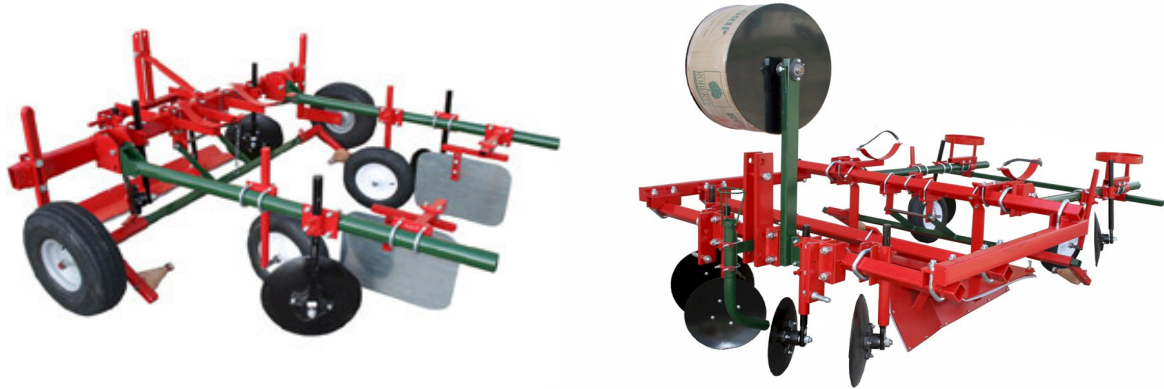

# FARMING EQUIPMENT

## MULCH LAYER

The Mulch layer can lay up to 6 feet wide plastic. Standard equipment includes: Gauge wheels, dirt shields, extra roll carrier, leveling bar and 3 point hitch. Drip irrigation attachment is also available. The M94 Mulch layer has a bed shaper for a once over the field operation. Perfect for fields on a slope.